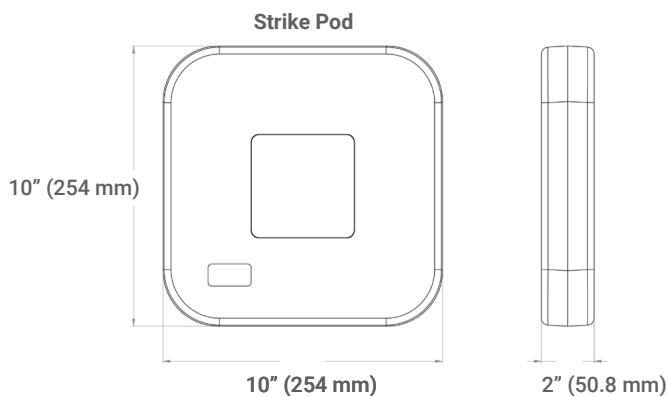

Annual License Options:
- SMARTfit Model SP Annual License (Strike Pods)

User Manual and Installation Instructions: ([link](#))

Site Survey: Be sure to [complete this site survey](#), especially for on-wall installations, and share it with your SMARTfit representative to ensure nothing is missed.

SMARTfit® MINI STRIKE PODS

Strike Pods 5 Pod System w/Duffel Specs

SKU | 1-30302

	Strike Pod	CPU
Width:	10" (254 mm)	10" (254 mm)
Height:	10" (254 mm)	12.5" (317.5 mm)
Depth:	2" (50.8 mm)	2.5" (63.5 mm)
Weight:	2.5 lbs (1.13 kg)	5-lbs (2.27 kg)

Spare Power Bank 1-80016

68" (1727.2 mm) Adjustable Stand - 1-80110

- Stand: 22-lbs (9.98 kg)
- (1) 22-lb (9.98 kg) rubber coated weights

45" (1066.8 mm) Portable Stand - 1-80450

- Pole - 1.5-lb (0.68kg)
- 10-lb (4.53 kg) removable base