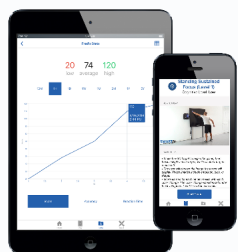

Annual License Options:
- SMARTfit Model SP Annual License (Strike Pods)

User Manual and Installation Instructions: ([link](#))

Site Survey: Be sure to [complete this site survey](#), especially for on-wall installations, and share it with your SMARTfit representative to ensure nothing is missed.

Software Options: [See full controller software license explained](#)

Purchasing Guide: ([link](#))

SMARTfit iOS/Android App User Interface

Our iOS/Android app, available for download on both the App Store and Google Play, provide the tools to customize and tailor programming to any level and supplying the data to measure and track progress.

SMARTfit® MINI STRIKE PODS

Strike Pods 5 Pod System w/Duffel Specs

SKU | 1-30302

	Strike Pod	CPU
Width:	10" (254 mm)	10" (254 mm)
Height:	10" (254 mm)	12.5" (317.5 mm)
Depth:	2" (50.8 mm)	2.5" (63.5 mm)
Weight:	2.5 lbs (1.13 kg)	5-lbs (2.27 kg)