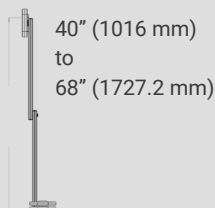

SMARTfit® MINI STRIKE PODS

Strike Pods 5 Pod System w/Duffel Specs

SKU | 1-30302

	Strike Pod	CPU
Width:	10" (254 mm)	10" (254 mm)
Height:	10" (254 mm)	12.5" (317.5 mm)
Depth:	2" (50.8 mm)	2.5" (63.5 mm)
Weight:	2.5 lbs (1.13 kg)	5-lbs (2.27 kg)

Spare Power Bank 1-80016

68" (1727.2 mm) Adjustable Stand - 1-80110

- Stand: 22-lbs (9.98 kg)
- (1) 22-lb (9.98 kg) rubber coated weights

45" (1066.8 mm) Portable Stand - 1-80450

- Pole - 1.5-lb (0.68kg)
- 10-lb (4.53 kg) removable base