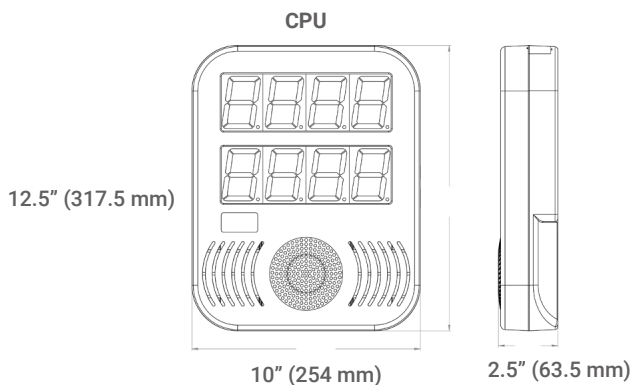

SMARTfit® MINI STRIKE PODS

Strike Pods 5 Pod System w/Duffel Specs

SKU | 1-30302

	Strike Pod	CPU
Width:	10" (254 mm)	10" (254 mm)
Height:	10" (254 mm)	12.5" (317.5 mm)
Depth:	2" (50.8 mm)	2.5" (63.5 mm)
Weight:	2.5 lbs (1.13 kg)	5-lbs (2.27 kg)